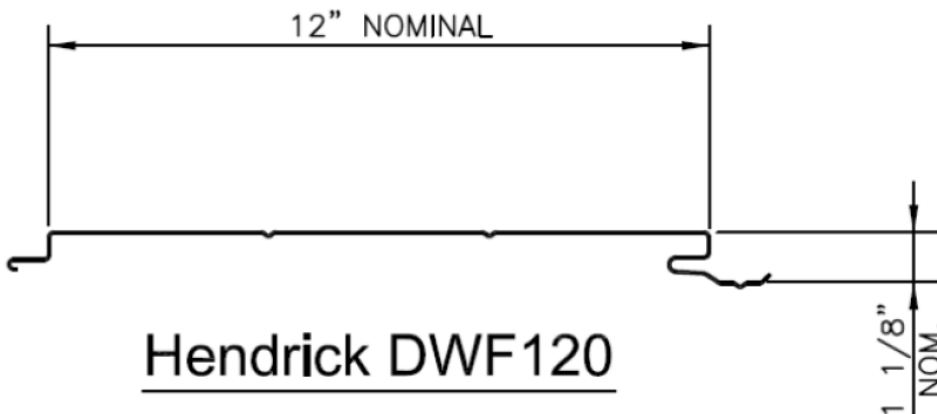

MATERIAL OPTIONS	Mill Finished Aluminum: .032, .040, .050
	Pre-Painted Aluminum: .032, .040
PANEL COVERAGE	12"
OVERALL WIDTH	13.829"
MATERIAL FLAT	16.5"
PROFILE HEIGHT	1.125"
C/C SPACING OF RIBS	4"
MIN. PANEL LENGTH	3'-0"
MAX. PANEL LENGTH	20'-0" (longer lengths may be available upon request)
FASTENER STYLE	Concealed
FINISH OPTIONS	Post-Painted Powder Coat
	Pre-Finished Fluoropolymer
	Post-Painted Fluoropolymer
	Pre-Anodized
	Post-Anodized
ACCESSORIES	Standard trim and Elite trim packages available

Hendrick DWF120