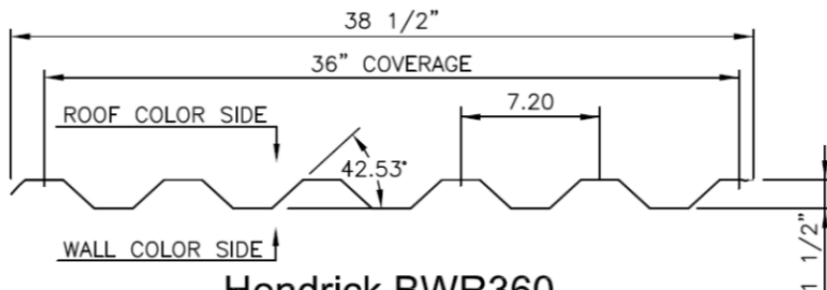

MATERIAL OPTIONS	Mill Finished Aluminum: .032, .040, .050
	Pre-Painted Aluminum: .032, .040
PANEL COVERAGE	36"
OVERALL WIDTH	38.5"
MATERIAL FLAT	44.5"
PROFILE HEIGHT	1.5"
C/C SPACING OF RIBS	7.2"
MIN. PANEL LENGTH	6'-0"
MAX. PANEL LENGTH	20'-0" (longer lengths may be available upon request)
FASTENER STYLE	Visible
FINISH OPTIONS	Post-Painted Powder Coat
	Pre-Finished Fluoropolymer
	Post-Painted Fluoropolymer
	Pre-Anodized
	Post-Anodized
ACCESSORIES	Standard trim and Elite trim packages available
	Color matched fasteners

Hendrick BWR360