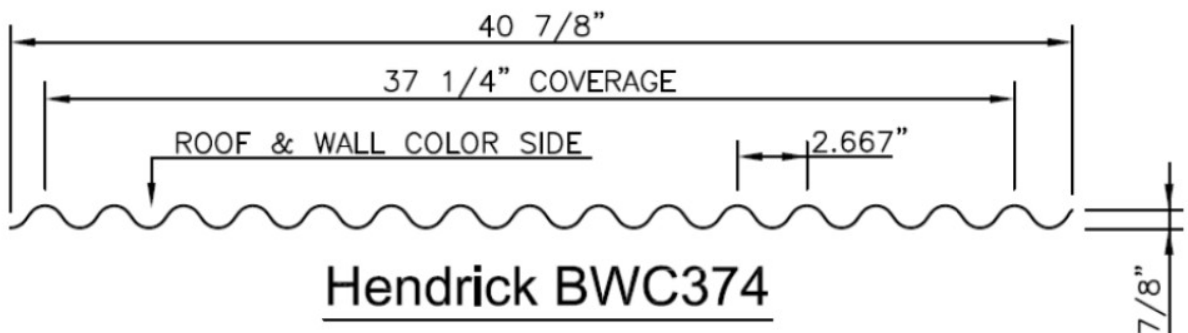

Table of Contents

*Click the link below to be taken directly to that
profile's technical table*

[BWC374](#)

[BWG390](#)

[BWK360](#)

[BWR360](#)

[BWW400](#)

[DWF120](#)

[MFP120](#)

[MFR160](#)

MATERIAL OPTIONS	Mill Finished Aluminum: .032, .040, .050
	Pre-Painted Aluminum: .032, .040
PANEL COVERAGE	37.25"
OVERALL WIDTH	40.875"
MATERIAL FLAT	48.375"
PROFILE HEIGHT	0.875"
C/C SPACING OF RIBS	2.667"
MIN. PANEL LENGTH	6'-0"
MAX. PANEL LENGTH	20'-0" (longer lengths may be available upon request)
FASTENER STYLE	Visible
FINISH OPTIONS	Post-Painted Powder Coat
	Pre-Finished Fluoropolymer
	Post-Painted Fluoropolymer
	Pre-Anodized
	Post-Anodized
ACCESSORIES	Standard trim and Elite trim packages available
	Color matched fasteners

Hendrick BWC374

MATERIAL OPTIONS	Mill Finished Aluminum: .032, .040
	Pre-Painted Aluminum: .032, .040
PANEL COVERAGE	39"
OVERALL WIDTH	42.25"
MATERIAL FLAT	48"
PROFILE HEIGHT	1.5"
C/C SPACING OF RIBS	13"
MIN. PANEL LENGTH	6'-0"
MAX. PANEL LENGTH	20'-0" (longer lengths may be available upon request)
FASTENER STYLE	Visible
FINISH OPTIONS	Post-Painted Powder Coat
	Pre-Finished Fluoropolymer
	Post-Painted Fluoropolymer
	Pre-Anodized
	Post-Anodized
ACCESSORIES	Standard trim and Elite trim packages available
	Color matched fasteners