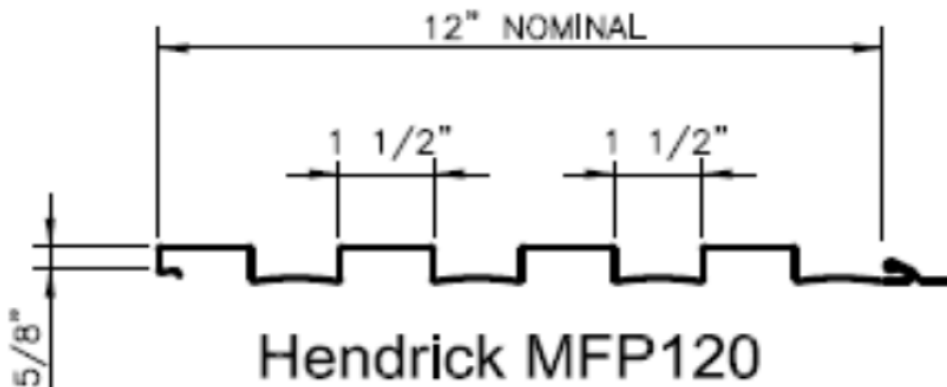

MATERIAL OPTIONS	Mill Finished Aluminum: .032, .040, .050
	Pre-Painted Aluminum: .032, .040
PANEL COVERAGE	12"
OVERALL WIDTH	13.097"
MATERIAL FLAT	17.875"
PROFILE HEIGHT	0.625"
C/C SPACING OF RIBS	3"
MIN. PANEL LENGTH	1'-6"
MAX. PANEL LENGTH	20'-0" (longer lengths may be available upon request)
FASTENER STYLE	Concealed
FINISH OPTIONS	Post-Painted Powder Coat
	Pre-Finished Fluoropolymer
	Post-Painted Fluoropolymer
	Pre-Anodized
	Post-Anodized
ACCESSORIES	Standard trim and Elite trim packages available