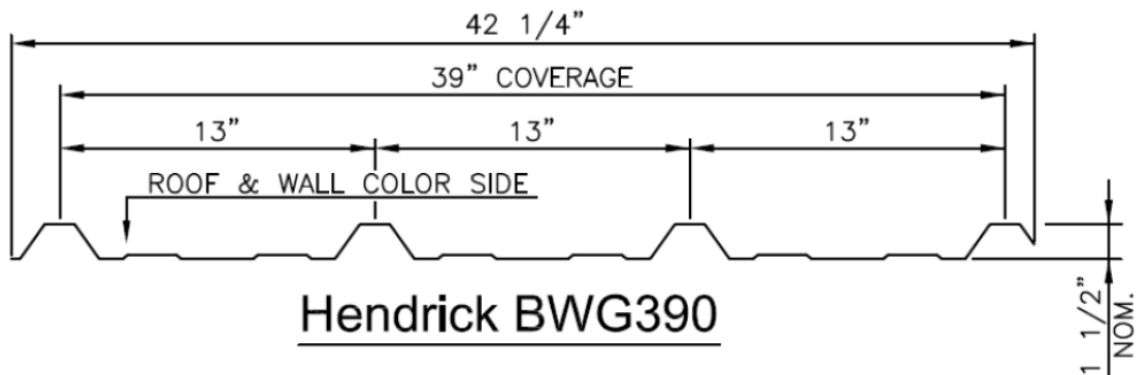

[MFP120](#)

[MFR160](#)

MATERIAL OPTIONS	Mill Finished Aluminum: .032, .040, .050
	Pre-Painted Aluminum: .032, .040
PANEL COVERAGE	37.25"
OVERALL WIDTH	40.875"
MATERIAL FLAT	48.375"
PROFILE HEIGHT	0.875"
C/C SPACING OF RIBS	2.667"
MIN. PANEL LENGTH	6'-0"
MAX. PANEL LENGTH	20'-0" (longer lengths may be available upon request)
FASTENER STYLE	Visible
FINISH OPTIONS	Post-Painted Powder Coat
	Pre-Finished Fluoropolymer
	Post-Painted Fluoropolymer
	Pre-Anodized
	Post-Anodized
ACCESSORIES	Standard trim and Elite trim packages available
	Color matched fasteners

Hendrick BWC374

MATERIAL OPTIONS	Mill Finished Aluminum: .032, .040
	Pre-Painted Aluminum: .032, .040
PANEL COVERAGE	39"
OVERALL WIDTH	42.25"
MATERIAL FLAT	48"
PROFILE HEIGHT	1.5"
C/C SPACING OF RIBS	13"
MIN. PANEL LENGTH	6'-0"
MAX. PANEL LENGTH	20'-0" (longer lengths may be available upon request)
FASTENER STYLE	Visible
FINISH OPTIONS	Post-Painted Powder Coat
	Pre-Finished Fluoropolymer
	Post-Painted Fluoropolymer
	Pre-Anodized
	Post-Anodized
ACCESSORIES	Standard trim and Elite trim packages available
	Color matched fasteners

MATERIAL OPTIONS	Mill Finished Aluminum: .032, .040
	Pre-Painted Aluminum: .032, .040
PANEL COVERAGE	36"
OVERALL WIDTH	38.5"
MATERIAL FLAT	47.25"
PROFILE HEIGHT	1.5"
C/C SPACING OF RIBS	6"
MIN. PANEL LENGTH	6'-0"
MAX. PANEL LENGTH	20'-0" (longer lengths may be available upon request)
FASTENER STYLE	Visible
FINISH OPTIONS	Post-Painted Powder Coat
	Pre-Finished Fluoropolymer
	Post-Painted Fluoropolymer
	Pre-Anodized
	Post-Anodized
ACCESSORIES	Standard trim and Elite trim packages available
	Color matched fasteners