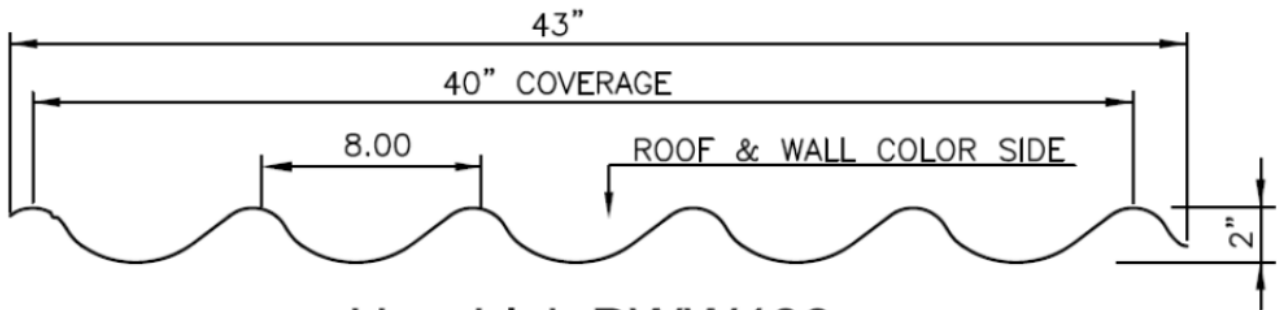

MATERIAL OPTIONS	Mill Finished Aluminum: .032
	Pre-Painted Aluminum: .032
PANEL COVERAGE	40"
OVERALL WIDTH	43"
MATERIAL FLAT	50"
PROFILE HEIGHT	2"
C/C SPACING OF RIBS	8"
MIN. PANEL LENGTH	3'-0"
MAX. PANEL LENGTH	20'-0" (longer lengths may be available upon request)
FASTENER STYLE	Visible
FINISH OPTIONS	Post-Painted Powder Coat
	Pre-Finished Fluoropolymer
	Post-Painted Fluoropolymer
	Pre-Anodized
	Post-Anodized
ACCESSORIES	Standard trim and Elite trim packages available
	Color matched fasteners

Hendrick BWW400