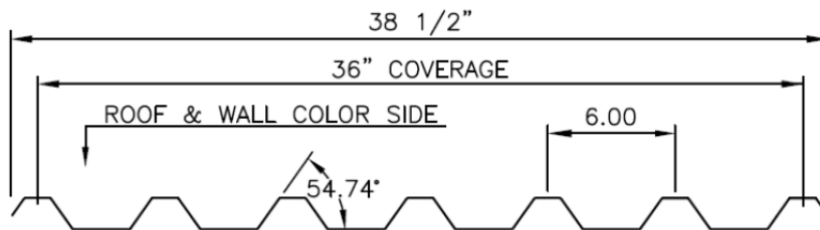

MATERIAL OPTIONS	Mill Finished Aluminum: .032, .040
	Pre-Painted Aluminum: .032, .040
PANEL COVERAGE	36"
OVERALL WIDTH	38.5"
MATERIAL FLAT	47.25"
PROFILE HEIGHT	1.5"
C/C SPACING OF RIBS	6"
MIN. PANEL LENGTH	6'-0"
MAX. PANEL LENGTH	20'-0" (longer lengths may be available upon request)
FASTENER STYLE	Visible
FINISH OPTIONS	Post-Painted Powder Coat
	Pre-Finished Fluoropolymer
	Post-Painted Fluoropolymer
	Pre-Anodized
	Post-Anodized
ACCESSORIES	Standard trim and Elite trim packages available
	Color matched fasteners

Hendrick BWK360